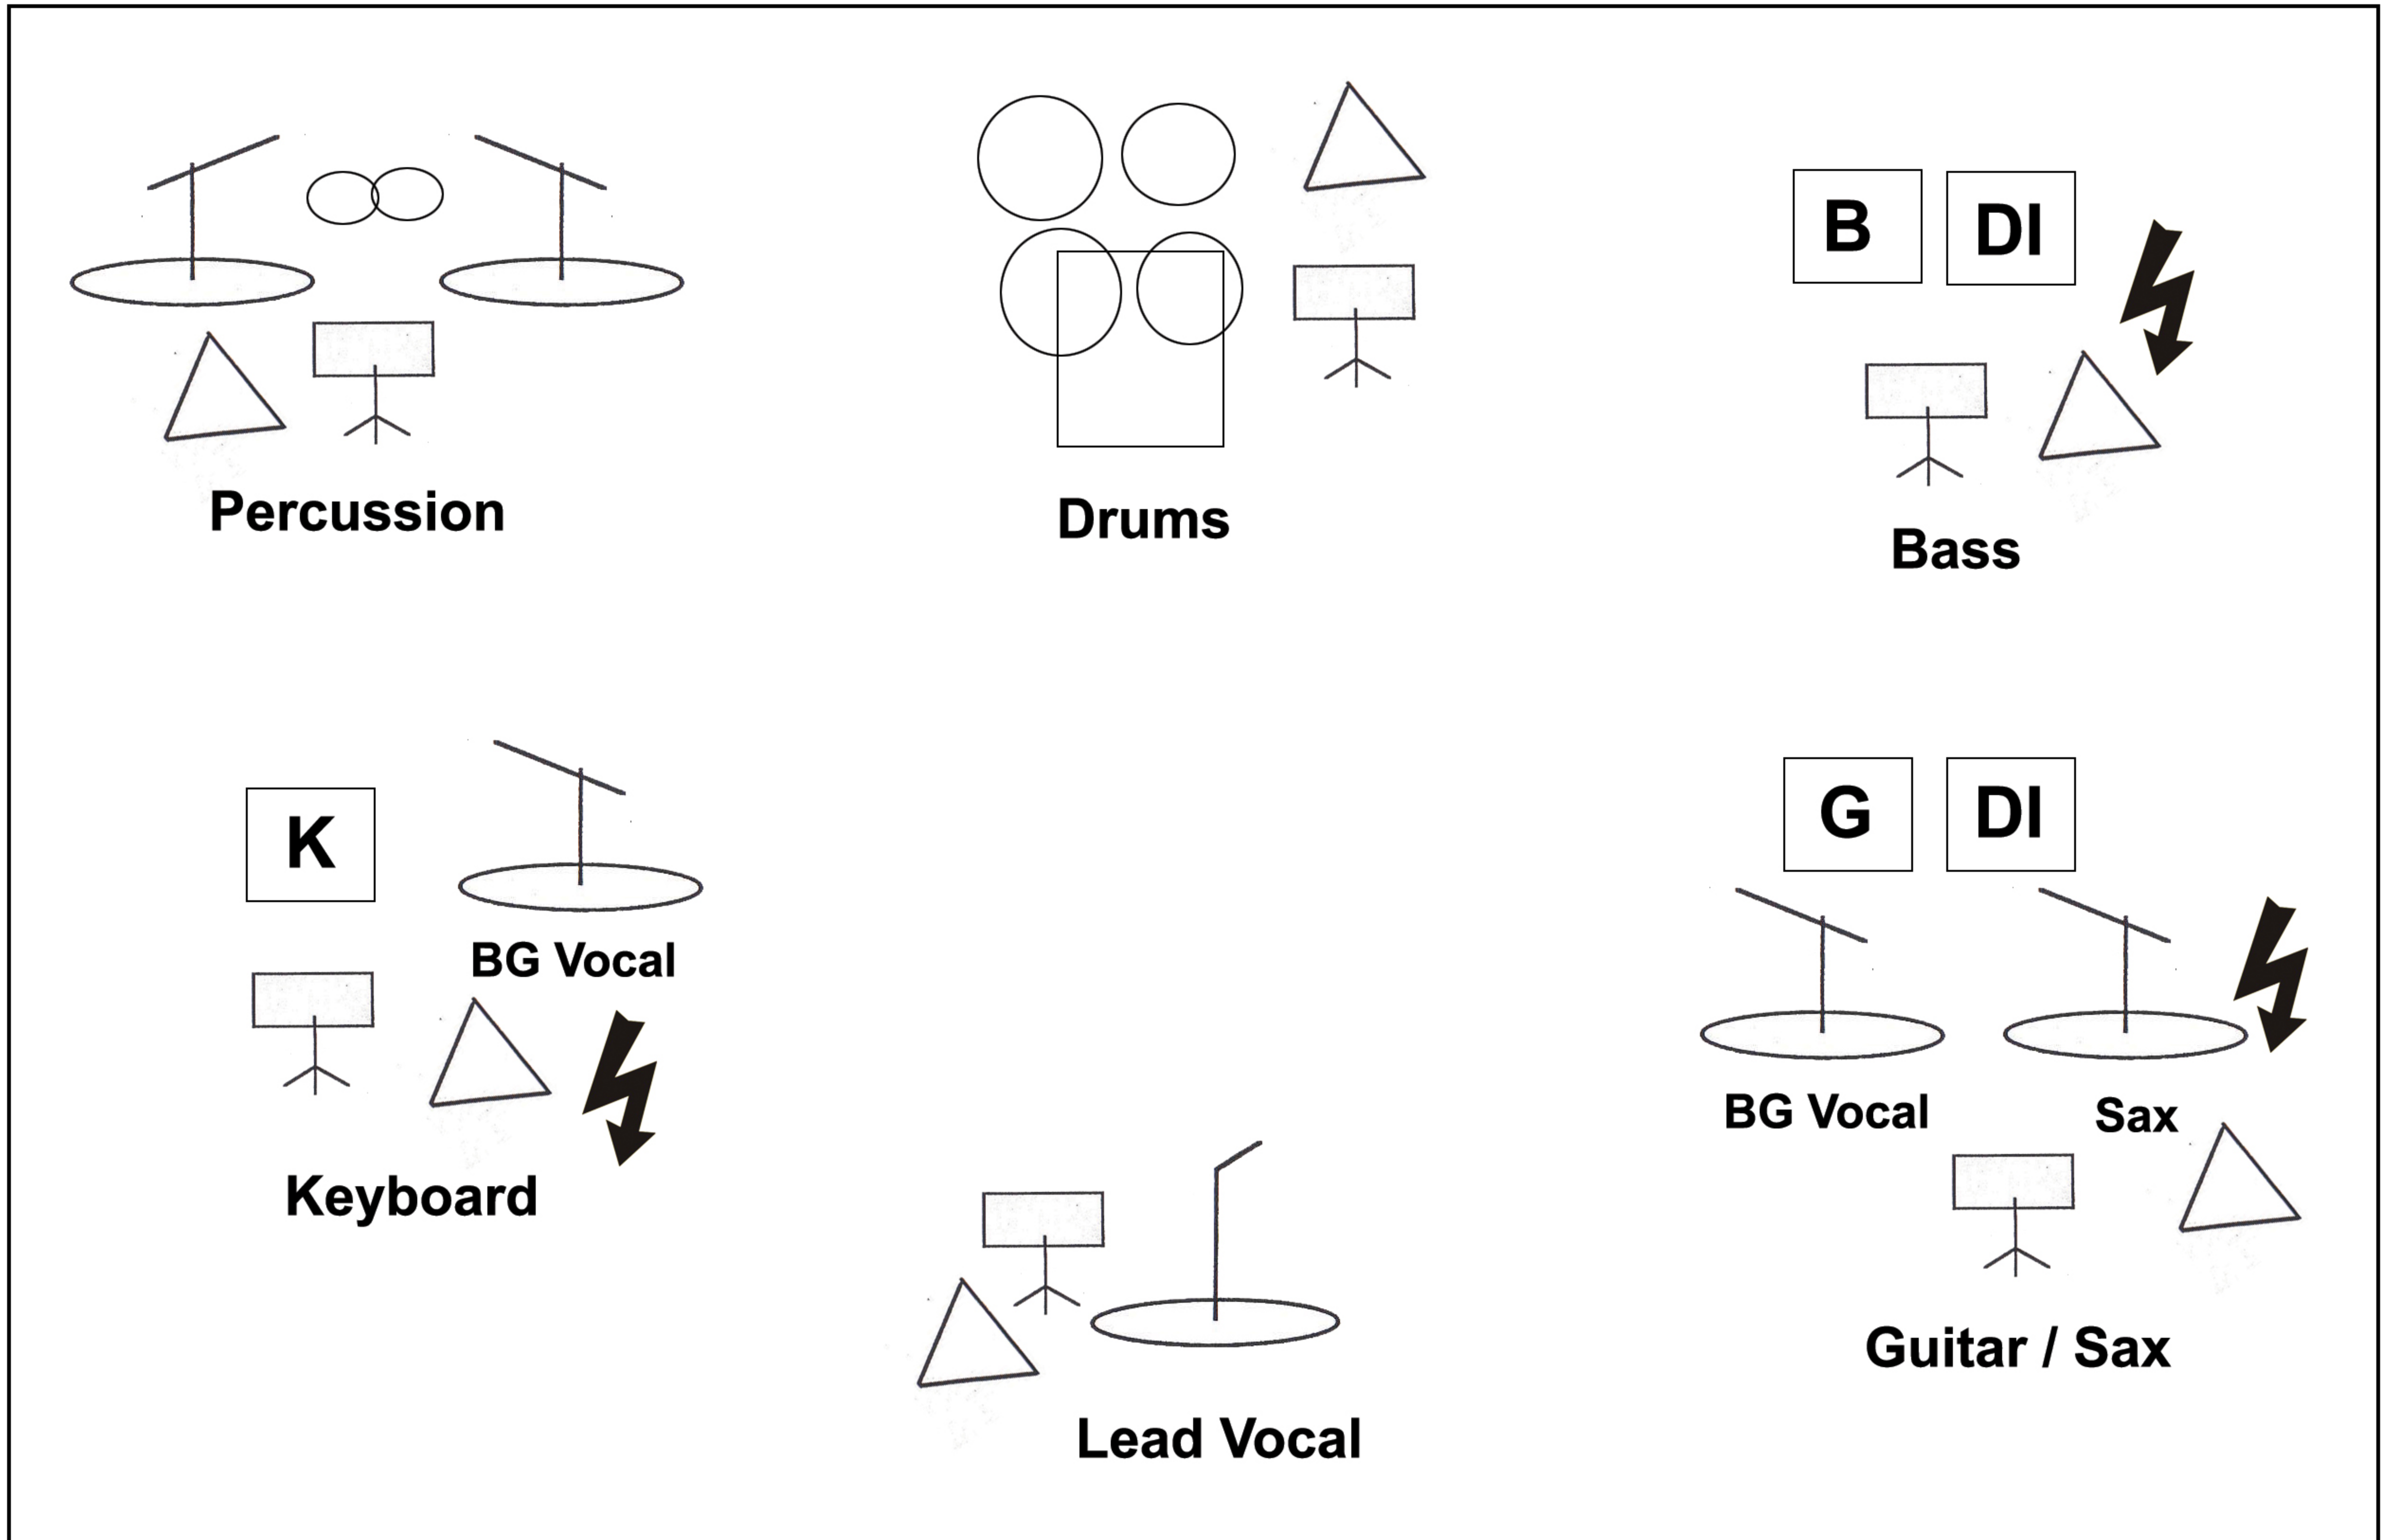

Deborah Ledon - Stage Plot

 = Wedge Monitor

 = Bass Amp

 = Guitar Amp

 = Keyboard Amp

 = Direct Box

 = Straight Stand

 = Boom Stand

 = Music Stand

 = Power Outlet

FRONT OF STAGE (audience)